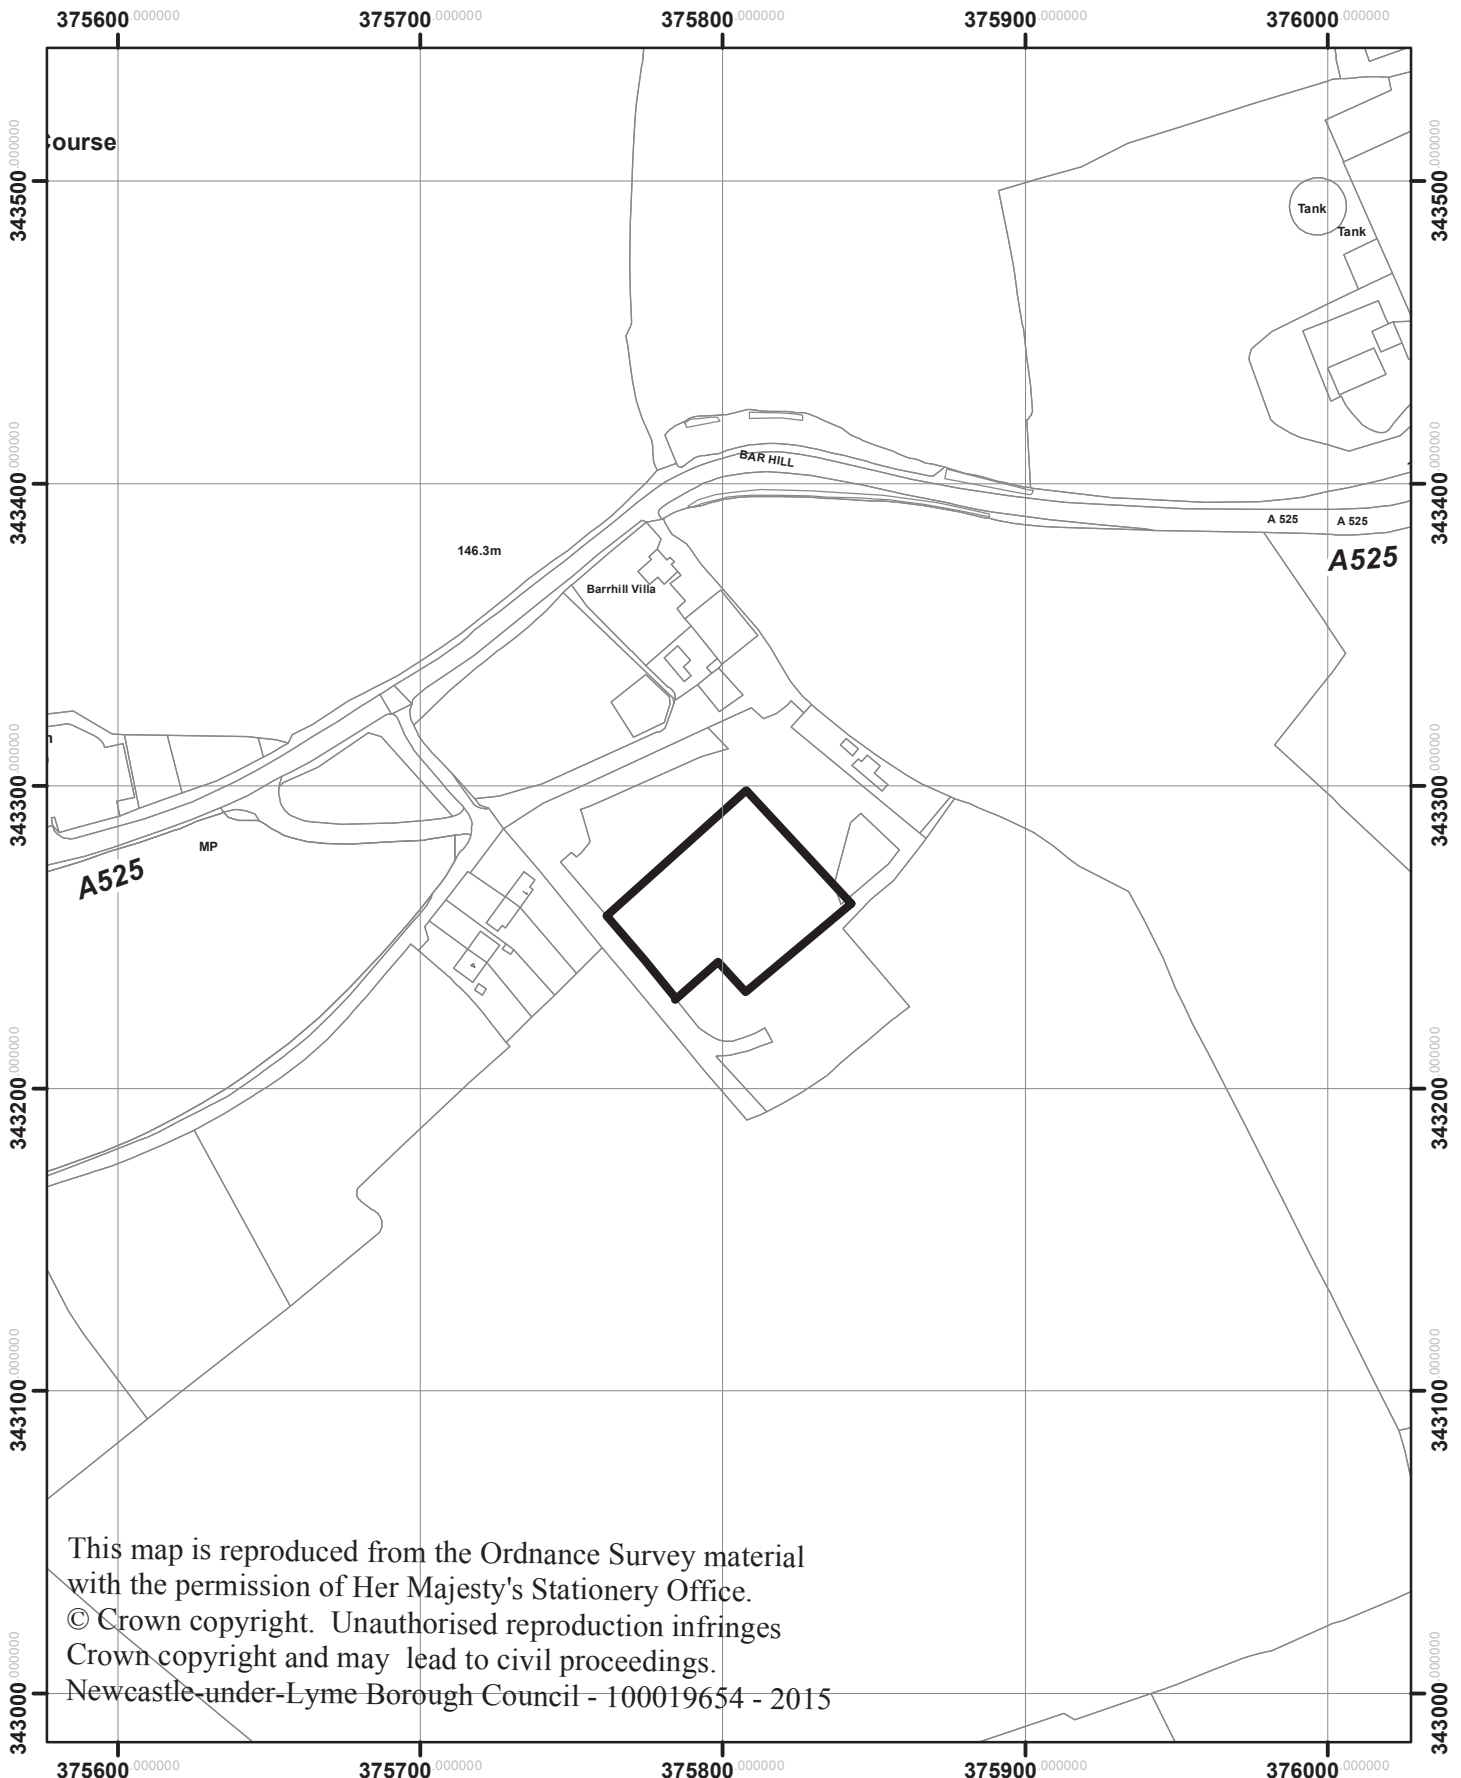

Bar Hill Villa, Bar Hill Road
Onneley
15/00638/FUL

Newcastle under Lyme Borough Council
Planning & Development Services
Date 13.10.2015

1:2,500